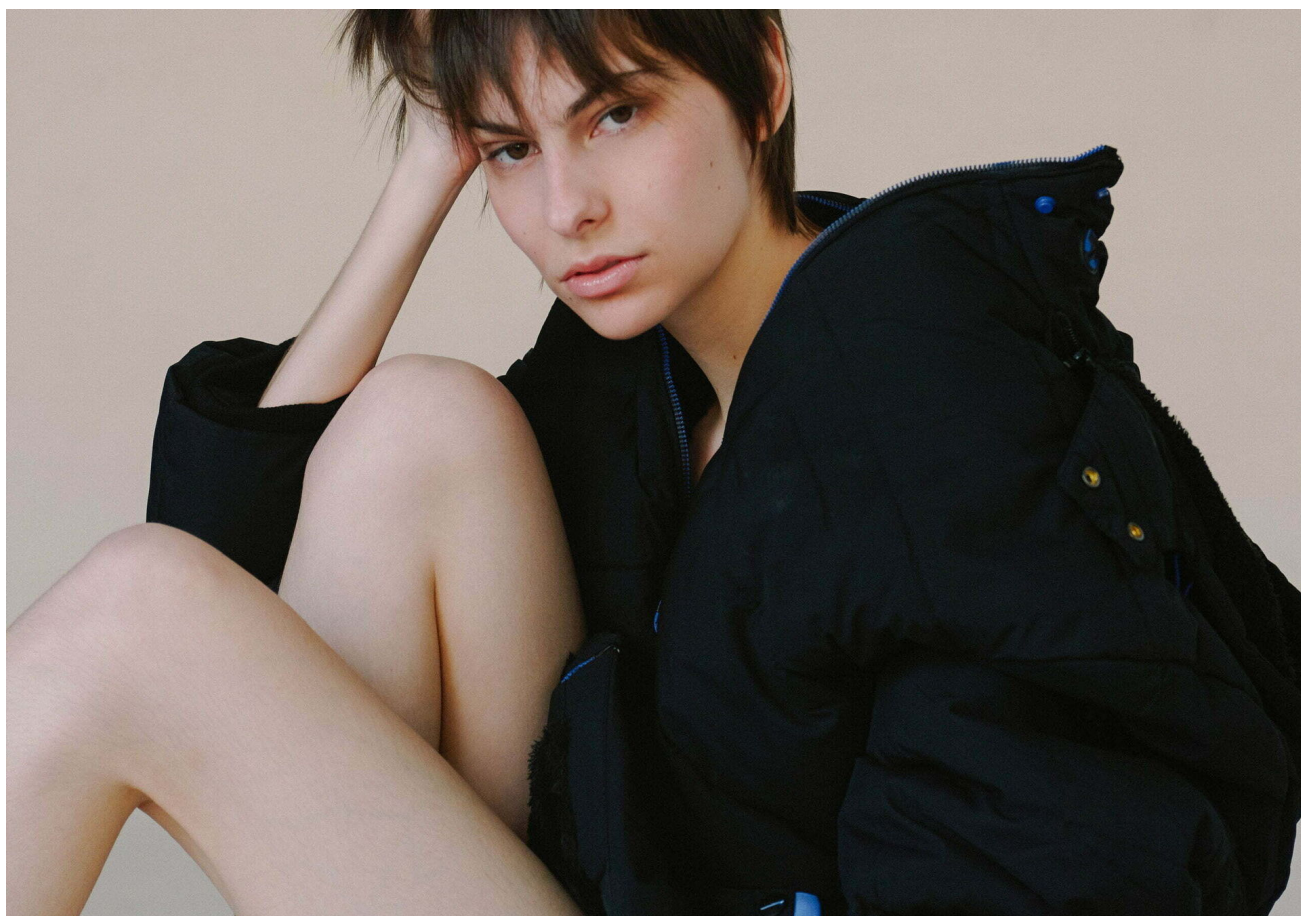

MARIANA SCHEINBEIN

height 5'9.5 · bust 31.5" · cup A/B · waist 24" · hips 34.5" · dress 36 EU/6 US/8 UK

shoes size 40 EU/9 US/6.5 UK · hair light brown · eyes brown